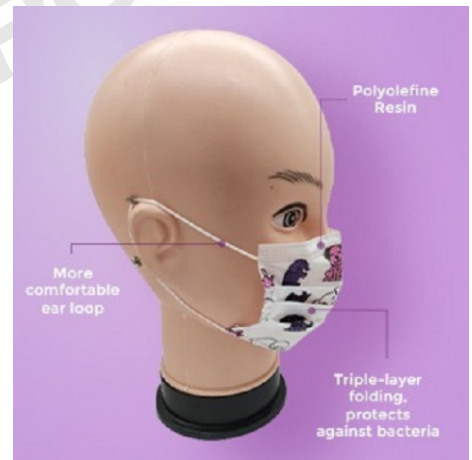

## KIDS 3 PLY MASK

### Specification

Material : SMS + Meltblown + SOFT PP

GSM : 75 GSM

Size : 145mm x 95mm

Color : Blue, Green, Pink (Customize Printed)

Masking Type : Elastic (2mm,4mm)

Stitching : Fully Ultrasonic

Packing : 100Pcs./Poly Bag , 50Pcs./Box

### First Layer

PP Non Woven  
filter large particle